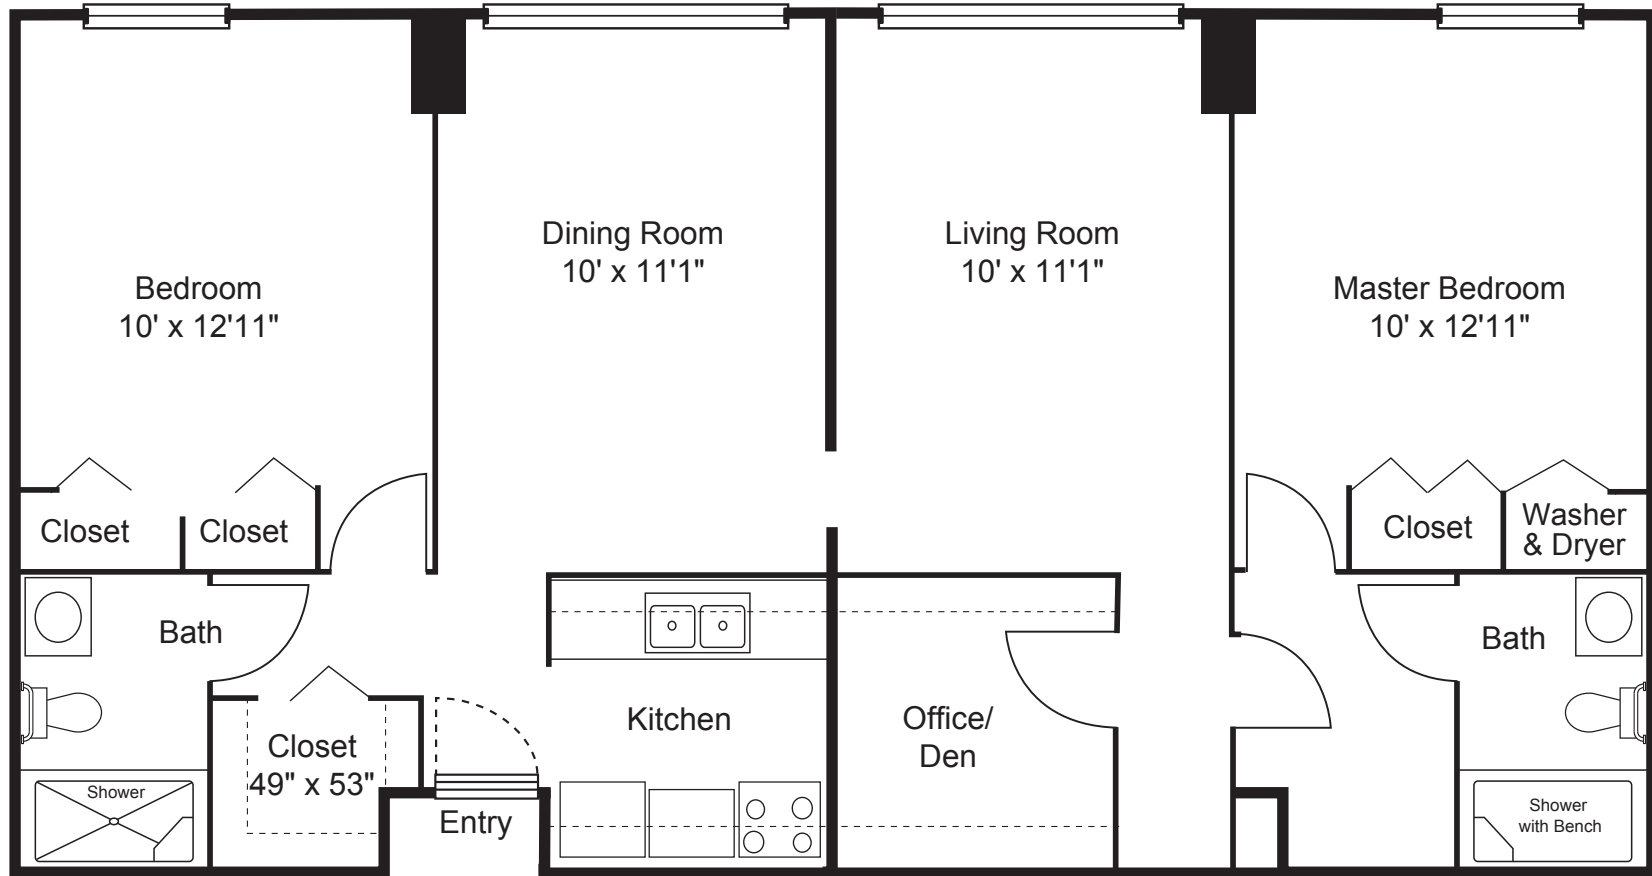

Larchwood Floor Plan: Oak Knoll

1,070-1,135 Sq. Ft. • Two bedroom, Dining and Living Room with Office/Den area, two bath
Some apartments include balcony

Ohio Living
Llanfair